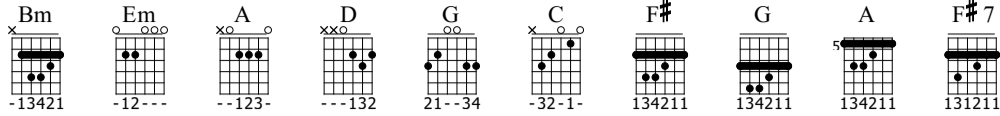

Dilwale - Janam Janam

Guitar Tabs & Chords

Tabbed by StrumTheGuitar.com. Refer the audio on our website to perfect the timing for the song.

♩ = 80

Intro

Intro

Chords: Bm, Em, A, D, G, C, F#, Em, G, F#

Musical notation and guitar tabs for the Intro section, measures 1-9. The notation includes a treble clef, a key signature of one sharp (F#), and a 4/4 time signature. The guitar tabs show fingerings for each note and chord.

Chorus

Chorus

Chords: Bm, Em, A, D, G, C, F#, G, A, F#, Bm, Em, A, D, G, C, F#, G, A, F#, Bm, Em, A, D, G, C, F#, G, A, F#

Musical notation and guitar tabs for the Chorus section, measures 10-25. The notation includes a treble clef, a key signature of one sharp (F#), and a 4/4 time signature. The guitar tabs show fingerings for each note and chord.

Verse

Verse

Chords: Bm, Em, A, F#, Bm, Em, A, F#7, Bm, D, Bm, F#, Bm, Em, A, D, G, C, F#, G, A, F#

Musical notation and guitar tabs for the Verse section, measures 26-45. The notation includes a treble clef, a key signature of one sharp (F#), and a 4/4 time signature. The guitar tabs show fingerings for each note and chord.