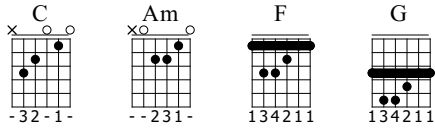

Agent Vinod - Raabta

Guitar Tabs & Chords

Tabbed by StrumTheGuitar.com. Refer the audio/video on our website to perfect the timing for the song.

♩ = 117

Intro

Intro 1

Musical notation for the first measure of the Intro, showing a whole note rest on the treble clef staff. Below it is a guitar TAB staff with all strings empty.

Intro 5

Musical notation for the fifth measure of the Intro, showing a whole note rest on the treble clef staff. Below it is a guitar TAB staff with all strings empty.

Verse

Verse 10

Chords: C, Am, C, Am

mf

Musical notation for measures 10-13 of the Verse. Each measure contains a whole note chord. Chords are C, Am, C, Am. The guitar TAB shows fingerings: C (0 1 0 2 0 3), Am (0 1 1 2 0 0), C (0 1 0 2 0 3), Am (0 1 1 2 0 0).

Verse 14

Chords: F, F, G, G

Musical notation for measures 14-17 of the Verse. Each measure contains a whole note chord. Chords are F, F, G, G. The guitar TAB shows fingerings: F (1 1 3 2 1 1), G (3 3 5 4 3 3).

Chorus

Chorus 18

Chords: C, C, Am, Am

Musical notation for measures 18-21 of the Chorus. Each measure contains a whole note chord. Chords are C, C, Am, Am. The guitar TAB shows fingerings: C (0 1 0 2 0 3), Am (0 1 1 2 0 0).

Chorus 22

Chords: F, F, G, G

Musical notation for measures 22-25 of the Chorus. Each measure contains a whole note chord. Chords are F, F, G, G. The guitar TAB shows fingerings: F (1 1 3 2 1 1), G (3 3 5 4 3 3).

Chorus 26

Chords: C, Am, C, Am, C

Musical notation for measures 26-30 of the Chorus. Each measure contains a whole note chord. Chords are C, Am, C, Am, C. The guitar TAB shows fingerings: C (0 1 0 2 0 3), Am (0 1 1 2 0 0).