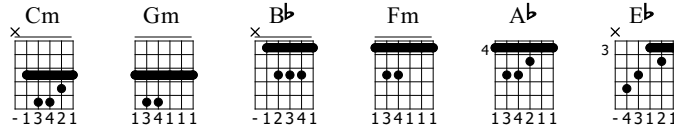

Game Of Thrones (Theme)

Guitar Tabs & Chords

Tabbed by StrumTheGuitar.com. Refer the audio on our website to perfect the timing for the song.

♩ = 165

Intro

Cm

Musical notation for the Intro section, measures 1-8. The notation shows a treble clef, a key signature of two flats, and a 3/4 time signature. The melody consists of a sequence of chords: Cm, Cm, Cm, Cm, Cm, Cm, Cm, Cm. The guitar tab below shows the fretting for each measure: 3-4-5-3, 3-4-5-3, 3-4-5-3, 3-4-5-3, 3-4-5-3, 3-4-5-3, 3-4-5-3, 3-4-5-3. A dynamic marking of *mf* is present.

Chorus

Cm

Gm

Musical notation for the Chorus section, measures 9-16. The notation shows a treble clef, a key signature of two flats, and a 3/4 time signature. The melody consists of a sequence of chords: Cm, Cm, Cm, Cm, Gm, Gm, Gm, Gm. The guitar tab below shows the fretting for each measure: 3-4-5-3, 3-4-5-3, 3-4-5-3, 3-4-5-3, 3-4-5-3, 3-4-5-3, 3-4-5-3, 3-4-5-3.

Bb

Fm

Musical notation for the Chorus section, measures 17-24. The notation shows a treble clef, a key signature of two flats, and a 3/4 time signature. The melody consists of a sequence of chords: Bb, Bb, Bb, Bb, Fm, Fm, Fm, Fm. The guitar tab below shows the fretting for each measure: 1-3-3-1, 1-3-3-1, 1-3-3-1, 1-3-3-1, 1-3-3-1, 1-3-3-1, 1-3-3-1, 1-3-3-1.

Cm

Gm

Musical notation for the Chorus section, measures 25-32. The notation shows a treble clef, a key signature of two flats, and a 3/4 time signature. The melody consists of a sequence of chords: Cm, Cm, Cm, Cm, Gm, Gm, Gm, Gm. The guitar tab below shows the fretting for each measure: 3-4-5-3, 3-4-5-3, 3-4-5-3, 3-4-5-3, 3-4-5-3, 3-4-5-3, 3-4-5-3, 3-4-5-3.

Bb

Fm

Musical notation for the Chorus section, measures 33-40. The notation shows a treble clef, a key signature of two flats, and a 3/4 time signature. The melody consists of a sequence of chords: Bb, Bb, Bb, Bb, Fm, Fm, Fm, Fm. The guitar tab below shows the fretting for each measure: 1-3-3-1, 1-3-3-1, 1-3-3-1, 1-3-3-1, 1-3-3-1, 1-3-3-1, 1-3-3-1, 1-3-3-1.

Verse

Ab

Eb

Fm

Musical notation for the Verse section, measures 41-48. The notation shows a treble clef, a key signature of two flats, and a 3/4 time signature. The melody consists of a sequence of chords: Ab, Ab, Eb, Eb, Fm, Fm, Fm, Fm. The guitar tab below shows the fretting for each measure: 4-4-5-4, 4-4-5-4, 3-4-5-3, 3-4-5-3, 1-3-3-1, 1-3-3-1, 3-4-5-3, 3-4-5-3.

Ab

Eb

Gm

Cm

Musical notation for the Verse section, measures 49-56. The notation shows a treble clef, a key signature of two flats, and a 3/4 time signature. The melody consists of a sequence of chords: Ab, Ab, Eb, Gm, Cm, Cm, Cm, Cm. The guitar tab below shows the fretting for each measure: 4-4-5-4, 4-4-5-4, 3-4-5-3, 3-4-5-3, 3-4-5-3, 3-4-5-3, 3-4-5-3, 3-4-5-3.

Outro

Cm

Musical notation for the Outro section, measures 57-60. The notation shows a treble clef, a key signature of two flats, and a 3/4 time signature. The melody consists of a sequence of chords: Cm, Cm, Cm, Cm. The guitar tab below shows the fretting for each measure: 3-4-5-3, (3-4-5-3), (3-4-5-3), (3-4-5-3).