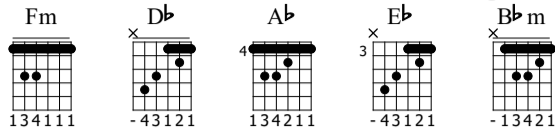

Hero - Main Hoon Hero Tera

Guitar Tabs & Chords (Salman Khan)

Tabbed by StrumTheGuitar.com. Refer the audio on our website to perfect the timing for the song.

♩ = 109

Verse

Verse 1

Musical notation for measures 1-5 of the verse. Chords: Fm, Db, Ab, Eb. Includes a *mf* dynamic marking.

TAB

	1	1	1	1	4	4	3
	1	1	1	2	4	4	4
	3	3	3	1	5	5	4
	3	3	3	3	6	6	5
	1	1	4	4	4	6	6

Verse 6

Musical notation for measures 6-10 of the verse. Chords: Fm, Db, Ab, Eb.

TAB

	1	1	1	1	4	4	3
	1	1	1	2	4	4	4
	3	3	3	1	5	5	4
	3	3	3	3	6	6	5
	1	1	4	4	4	6	6

Verse 10

Musical notation for measures 10-14 of the verse. Chords: Fm, Db, Bbm, Eb.

TAB

	1	1	1	1	1	1	3
	1	1	1	2	2	2	4
	3	3	3	1	3	3	3
	3	3	3	3	3	3	5
	1	1	4	1	1	6	6

Verse 14

Musical notation for measures 14-18 of the verse. Chords: Fm, Db, Ab, Eb. Ends with a double bar line.

Chorus 23

Musical notation for measures 23-27 of the chorus. Chords: Fm, Db, Ab, Eb.

TAB

	1	1	1	1	4	4	3
	1	1	1	2	4	4	4
	3	3	3	1	5	5	4
	3	3	3	3	6	6	5
	1	1	4	4	4	6	6

Chorus 27

Musical notation for measures 27-31 of the chorus. Chords: Fm. Ends with a double bar line.