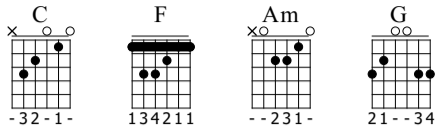

K'naan - Wavin' Flag

Guitar Tabs & Guitar Chords

Tabbed by StrumTheGuitar.com. Refer the audio/video lesson on our website to perfect the timing for the song.

♩ = 153

Intro

Intro

Chords: C, F, Am, G

mf

Verse

Verse

Chords: C, F, Am, G

4x

Chords: C, F, Am, G

Chords: C, F, Am, G

Chorus

Chorus

Chords: C, F, Am, G

Chords: C, F, Am, G

Intro

Intro

Chords: C, F, Am, G, C