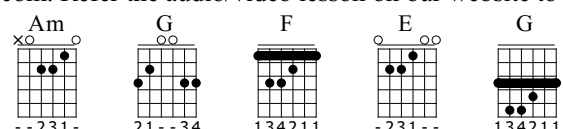

The Train - Gulabi Aankhein

Guitar Tabs & Chords

Tabbed by StrumTheGuitar.com. Refer the audio/video lesson on our website to perfect the timing for the song.

♩ = 105

Intro

Am G F E

mf

TAB: 0 0 0 0 | 3 3 3 3 | 1 1 1 1 | 0 0 0 0

TAB: 0 0 0 0 | 3 3 3 3 | 1 1 1 1 | 0 0 0 0

Verse

E F G F E

TAB: 0 0 0 0 | 1 2 3 1 | 3 4 5 3 | 1 2 3 1 | 0 0 2 0

E F G F E

TAB: 0 0 0 0 | 1 2 3 1 | 3 4 5 3 | 1 2 3 1 | 0 0 2 0

Am G F E

TAB: 0 0 0 0 | 3 3 3 3 | 1 1 1 1 | 0 0 0 0