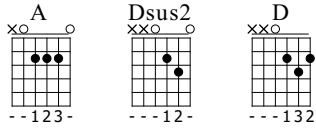

Yeh Jawaani Hai Dewaani - Ilahi

Guitar Tabs & Chords

Tabbed by StrumTheGuitar.com. Refer the audio/video lesson on our website to perfect the timing for the song.

♩ = 130

Intro

Intro

Chords: A, A, Dsus2, Dsus2

mf

The Intro section consists of four measures. The first two measures are in the key of A major, with a treble clef and a 4/4 time signature. The first measure has a repeat sign. The guitar tab shows the following fret numbers: Measure 1: 0, 2, 2, 2, 0, 0; Measure 2: 0, 2, 2, 2, 0, 0; Measure 3: 0, 2, 2, 2, 0, 0; Measure 4: 0, 3, 2, 0, 0, 0. The dynamic marking is *mf*.

Chorus

Chorus

Chords: A, A, Dsus2, Dsus2

The Chorus section starts at measure 5. It consists of four measures. The guitar tab shows the following fret numbers: Measure 5: 0, 2, 2, 2, 0, 0; Measure 6: 0, 2, 2, 2, 0, 0; Measure 7: 0, 3, 2, 0, 0, 0; Measure 8: 0, 3, 2, 0, 0, 0.

Chorus (measures 9-12)

Chords: A, A, Dsus2, Dsus2

The Chorus section continues with measures 9-12. The guitar tab shows the following fret numbers: Measure 9: 0, 2, 2, 2, 0, 0; Measure 10: 0, 2, 2, 2, 0, 0; Measure 11: 0, 3, 2, 0, 0, 0; Measure 12: 0, 3, 2, 0, 0, 0.

Chorus (measures 13-16)

Chords: A, A, Dsus2, Dsus2

The Chorus section continues with measures 13-16. The guitar tab shows the following fret numbers: Measure 13: 0, 2, 2, 2, 0, 0; Measure 14: 0, 2, 2, 2, 0, 0; Measure 15: 0, 3, 2, 0, 0, 0; Measure 16: 0, 3, 2, 0, 0, 0.

Chorus (measures 17-20)

Chords: A, A, Dsus2, Dsus2

The Chorus section continues with measures 17-20. The guitar tab shows the following fret numbers: Measure 17: 0, 2, 2, 2, 0, 0; Measure 18: 0, 2, 2, 2, 0, 0; Measure 19: 0, 3, 2, 0, 0, 0; Measure 20: 0, 3, 2, 0, 0, 0.

Chorus (measures 21-24)

Chords: A, A, Dsus2, Dsus2

The Chorus section continues with measures 21-24. The guitar tab shows the following fret numbers: Measure 21: 0, 2, 2, 2, 0, 0; Measure 22: 0, 2, 2, 2, 0, 0; Measure 23: 0, 3, 2, 0, 0, 0; Measure 24: 0, 3, 2, 0, 0, 0.

Verse

Verse

Chords: A, D, Dsus2, A, D, Dsus2

The Verse section starts at measure 25. It consists of six measures. The guitar tab shows the following fret numbers: Measure 25: 0, 2, 2, 2, 0, 0; Measure 26: 2, 3, 2, 0, 0, 0; Measure 27: 0, 2, 2, 2, 0, 0; Measure 28: 0, 2, 2, 2, 0, 0; Measure 29: 2, 3, 2, 0, 0, 0; Measure 30: 0, 2, 2, 2, 0, 0.

Verse (measures 29-32)

Chords: A, D, Dsus2, A, Dsus2

The Verse section continues with measures 29-32. The guitar tab shows the following fret numbers: Measure 29: 0, 2, 2, 2, 0, 0; Measure 30: 2, 3, 2, 0, 0, 0; Measure 31: 0, 2, 2, 2, 0, 0; Measure 32: 0, 2, 2, 2, 0, 0.

Verse (measures 33-36)

Chords: A, A, Dsus2, Dsus2

The Verse section continues with measures 33-36. The guitar tab shows the following fret numbers: Measure 33: 0, 2, 2, 2, 0, 0; Measure 34: 0, 2, 2, 2, 0, 0; Measure 35: 0, 3, 2, 0, 0, 0; Measure 36: 0, 3, 2, 0, 0, 0.