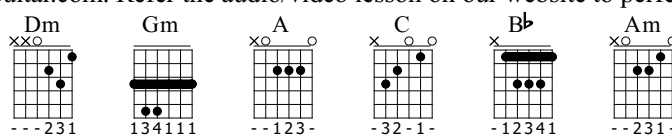

Ae Dil Hai Mushkil

Guitar Tabs & Chords

Tabbed by StrumTheGuitar.com. Refer the audio/video lesson on our website to perfect the timing for the song.

♩ = 124

Intro

Dm

Musical notation for the first system of the Intro, measures 1-4. The staff shows a treble clef, a 4/4 time signature, and a melody of quarter notes. The guitar tab below shows the corresponding fretting for each measure.

Gm

Dm

Dm

Dm

Musical notation for the second system of the Intro, measures 5-8. The staff shows a treble clef and a melody of quarter notes. The guitar tab below shows the corresponding fretting for each measure.

Dm

Dm

Dm

Dm

Musical notation for the third system of the Intro, measures 9-12. The staff shows a treble clef and a melody of quarter notes. The guitar tab below shows the corresponding fretting for each measure.

Gm

Gm

A

Dm

Musical notation for the fourth system of the Intro, measures 13-16. The staff shows a treble clef and a melody of quarter notes. The guitar tab below shows the corresponding fretting for each measure.

Verse

Dm

C

Bb

Dm

Musical notation for the first system of the Verse, measures 17-20. The staff shows a treble clef and a melody of quarter notes. The guitar tab below shows the corresponding fretting for each measure.

Dm

C

Bb

Dm

Musical notation for the second system of the Verse, measures 21-24. The staff shows a treble clef and a melody of quarter notes. The guitar tab below shows the corresponding fretting for each measure.

Chorus

Dm

Dm

Dm

Dm

Musical notation for the first system of the Chorus, measures 25-28. The staff shows a treble clef and a melody of quarter notes. The guitar tab below shows the corresponding fretting for each measure.

Gm

Gm

A

Dm

Musical notation for the second system of the Chorus, measures 29-32. The staff shows a treble clef and a melody of quarter notes. The guitar tab below shows the corresponding fretting for each measure.

Verse

Dm

Dm

Bb

Bb

Musical notation for the first system of the Verse, measures 33-36. The staff shows a treble clef and a melody of quarter notes. The guitar tab below shows the corresponding fretting for each measure.

C

C

Am

A

Musical notation for the second system of the Verse, measures 37-40. The staff shows a treble clef and a melody of quarter notes. The guitar tab below shows the corresponding fretting for each measure.

Dm

Dm

Bb

Bb

Musical notation for the third system of the Verse, measures 41-44. The staff shows a treble clef and a melody of quarter notes. The guitar tab below shows the corresponding fretting for each measure.

C

C

Am

A

Musical notation for the fourth system of the Verse, measures 45-48. The staff shows a treble clef and a melody of quarter notes. The guitar tab below shows the corresponding fretting for each measure.

Dm

C

Bb

Dm

Musical notation for the fifth system of the Verse, measures 49-52. The staff shows a treble clef and a melody of quarter notes. The guitar tab below shows the corresponding fretting for each measure.

Dm

C

Bb

Dm

Musical notation for the sixth system of the Verse, measures 53-56. The staff shows a treble clef and a melody of quarter notes. The guitar tab below shows the corresponding fretting for each measure.

Chorus

Dm

Dm

Dm

Dm