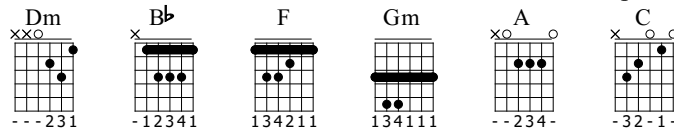

Bulleya - Ae Dil Hai Mushkil

Guitar Tabs & Chords

Tabbed by StrumTheGuitar.com. Refer the audio/video lesson on our website to perfect the timing for the song.

♩ = 87

Intro

Intro

Chords: Dm, Bb, Dm

mf

The Intro section consists of three measures. The first measure is marked with a first finger (1) and a mezzo-forte (mf) dynamic. The second measure is marked with a Bb chord. The third measure is marked with a Dm chord. The guitar tabs show the following fingerings: Measure 1: 1 3 2 0; Measure 2: 1 3 3 1; Measure 3: 1 3 2 0.

Verse

Verse

Chords: Dm, Bb, F, Dm, Bb, F

The first part of the Verse consists of six measures. The chords are Dm, Bb, F, Dm, Bb, and F. The guitar tabs show the following fingerings: Measure 1: 1 3 2 0; Measure 2: 1 3 3 1; Measure 3: 1 3 2 1; Measure 4: 1 3 2 0; Measure 5: 1 3 3 1; Measure 6: 1 3 2 1.

Chords: Gm, A, Dm, Bb, F

The second part of the Verse consists of six measures. The chords are Gm, A, Dm, Bb, and F. The guitar tabs show the following fingerings: Measure 1: 3 3 3 3; Measure 2: 3 3 3 3; Measure 3: 0 2 2 0; Measure 4: 1 3 2 0; Measure 5: 1 3 3 1; Measure 6: 1 3 2 1.