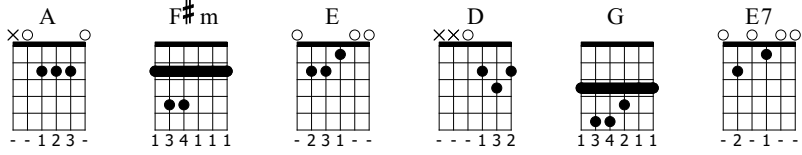

John Denver - Take Me Home, Country Road

Guitar Tabs & Chords

Tabbed by StrumTheGuitar.com. Refer the audio/video lesson on our website to perfect the timing for the song.

♩ = 96

Verse

Verse 1 (Measures 1-4)

Chords: A, F#m, E, D, A

mf

TAB: 0 0 0 0 | 2 2 2 2 | 0 0 0 0 | 2 2 2 2 | 2 2 2 2 | 2 2 2 2 | 2 2 2 2 | 2 2 2 2 | 0 0 0 0 | 0 0 0 0 | 2 2 2 2 | 2 2 2 2 | 0 0 0 0 | 0 0 0 0

Verse 2 (Measures 5-8)

Chords: A, F#m, E, D, A

TAB: 2 2 2 2 | 2 2 2 2 | 3 3 3 3 | 3 3 3 3 | 0 0 0 0 | 0 0 0 0 | 0 0 0 0 | 0 0 0 0 | 0 0 0 0 | 0 0 0 0 | 0 0 0 0 | 0 0 0 0 | 0 0 0 0 | 0 0 0 0

Chorus

Chorus 3 (Measures 25-28)

Chords: A, E, F#m, D

TAB: 0 0 0 0 | 0 0 0 0 | 2 2 2 2 | 2 2 2 2 | 2 2 2 2 | 2 2 2 2 | 2 2 2 2 | 2 2 2 2 | 0 0 0 0 | 0 0 0 0 | 2 2 2 2 | 2 2 2 2 | 0 0 0 0 | 0 0 0 0

Chords: A, E, F#m, D

TAB: 0 0 0 0 | 0 0 0 0 | 2 2 2 2 | 2 2 2 2 | 2 2 2 2 | 2 2 2 2 | 2 2 2 2 | 2 2 2 2 | 0 0 0 0 | 0 0 0 0 | 2 2 2 2 | 2 2 2 2 | 0 0 0 0 | 0 0 0 0

Chorus 6 (Measures 37-40)

Chords: A, E, D, A