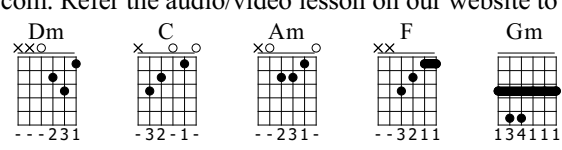

M. S. Dhoni - Jab Tak

Guitar Tabs & Chords

Tabbed by StrumTheGuitar.com. Refer the audio/video lesson on our website to perfect the timing for the song.

♩ = 120

Intro

Intro

Chords: Dm, C, Dm, C

mf