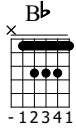

Khamoshiyan - Title Song

Guitar Tabs & Chords

Tabbed by StrumTheGuitar.com. Refer the audio/video lesson on our website to perfect the timing for the song.

♩ = 141

Verse

Dm Dm F F Am Am Gm Gm

Musical notation for the first system of the verse, including a treble clef, a 4/4 time signature, and a first measure with a quarter note on G4. The notation continues with chords and notes for measures 2 through 9. A dynamic marking of *mf* is present. Below the staff is a guitar TAB with six lines, showing fret numbers for each string.

Dm Dm F F Am Am Gm Gm

Musical notation for the second system of the verse, starting at measure 10. It includes a treble clef and continues with chords and notes for measures 11 through 18. A guitar TAB is provided below the staff.

Bb Bb Bb Bb C C Am Am

Musical notation for the third system of the verse, starting at measure 18. It includes a treble clef and continues with chords and notes for measures 19 through 26. A guitar TAB is provided below the staff.

Chorus

Bb Bb Bb Bb C C F C

Musical notation for the first system of the chorus, starting at measure 27. It includes a treble clef and continues with chords and notes for measures 28 through 35. A guitar TAB is provided below the staff.