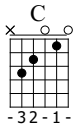

Khamoshiyan - Title Song

Guitar Tabs & Chords

Tabbed by StrumTheGuitar.com. Refer the audio/video lesson on our website to perfect the timing for the song.

♩ = 141

Verse

Dm Dm F F Am Am Gm Gm

Musical notation for the first system of the verse, including a treble clef, a 4/4 time signature, and a first measure with a quarter note on G4. The notation continues with chords and notes for measures 2 through 9. A dynamic marking of *mf* is present. Below the staff is a guitar TAB with six lines, showing fret numbers for each string.

Dm Dm F F Am Am Gm Gm

Musical notation for the second system of the verse, starting at measure 10. It includes a treble clef and continues with chords and notes for measures 11 through 18. A guitar TAB is provided below the staff.

Bb Bb Bb Bb C C Am Am

Musical notation for the third system of the verse, starting at measure 18. It includes a treble clef and continues with chords and notes for measures 19 through 26. A guitar TAB is provided below the staff.

Chorus

Bb Bb Bb Bb C C F C

Musical notation for the first system of the chorus, starting at measure 27. It includes a treble clef and continues with chords and notes for measures 28 through 35. A guitar TAB is provided below the staff.