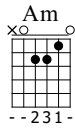

Khamoshiyan - Title Song

Guitar Tabs & Chords

Tabbed by StrumTheGuitar.com. Refer the audio/video lesson on our website to perfect the timing for the song.

♩ = 141

Verse

Dm Dm F F Am Am Gm Gm

Musical notation for the first system of the verse, including a treble clef, a 4/4 time signature, and a first measure with a quarter note on G4. The notation continues with chords and notes for measures 2 through 9. A dynamic marking of *mf* is present. Below the staff is a guitar TAB with six lines, showing fret numbers for each string.

Dm Dm F F Am Am Gm Gm

Musical notation for the second system of the verse, starting at measure 10. It includes a treble clef and continues with chords and notes for measures 11 through 18. A guitar TAB is provided below the staff.

Bb Bb Bb Bb C C Am Am

Musical notation for the third system of the verse, starting at measure 18. It includes a treble clef and continues with chords and notes for measures 19 through 26. A guitar TAB is provided below the staff.

Chorus

Bb Bb Bb Bb C C F C

Musical notation for the first system of the chorus, starting at measure 27. It includes a treble clef and continues with chords and notes for measures 28 through 35. A guitar TAB is provided below the staff.