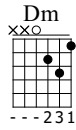

Khamoshiyan - Title Song

Guitar Tabs & Chords

Tabbed by StrumTheGuitar.com. Refer the audio/video lesson on our website to perfect the timing for the song.

♩ = 141

Verse

Dm Dm F F Am Am Gm Gm

Musical notation for the first system of the verse, including a treble clef, a 4/4 time signature, and a first measure with a quarter note on G4. The notation continues with chords and notes for measures 2 through 9. A dynamic marking of *mf* is present. Below the staff is a guitar TAB with six lines, showing fret numbers for each string.

Dm Dm F F Am Am Gm Gm

Musical notation for the second system of the verse, starting at measure 10. It includes a treble clef and continues with chords and notes for measures 11 through 18. A guitar TAB is provided below the staff.

Bb Bb Bb Bb C C Am Am

Musical notation for the third system of the verse, starting at measure 18. It includes a treble clef and continues with chords and notes for measures 19 through 26. A guitar TAB is provided below the staff.

Chorus

Bb Bb Bb Bb C C F C

Musical notation for the first system of the chorus, starting at measure 27. It includes a treble clef and continues with chords and notes for measures 28 through 35. A guitar TAB is provided below the staff.