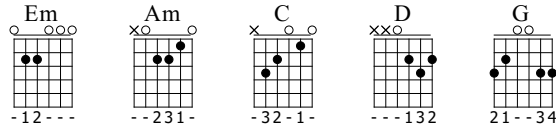

Sanam Re - Title Song

Guitar Tabs & Chords

Tabbed by StrumTheGuitar.com. Refer the audio/video lesson on our website to perfect the timing for the song.

♩ = 112

Intro

Em Am Em Am

mf
Capo. fret 3

TAB: 0 0 0 0 0 0 0 0 0 0 0 0 0 0 0 0 0 0

Em Am Em Am

TAB: 0 0 0 0 0 0 0 0 0 0 0 0 0 0 0 0 0 0

Verse

Em Am Em Am

TAB: 0 0 0 0 0 0 0 0 0 0 0 0 0 0 0 0 0 0

Em Am Em Am

TAB: 0 0 0 0 0 0 0 0 0 0 0 0 0 0 0 0 0 0

Em Am Em Am