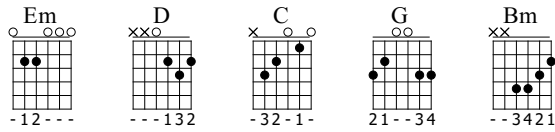

Enna Sona - OK Jannu

Guitar Tabs & Chords

Tabbed by StrumTheGuitar.com. Refer the audio/video lesson on our website to perfect the timing for the song.

♩ = 102

Chorus

Em D C D Em D C D

Capo. fret 3

mf

1

TAB: 0 2 0 0 2 0 | 0 1 3 2 0 0 | 0 2 0 0 3 0 | 0 2 0 0 3 0

6

TAB: 0 2 0 0 2 0 | 0 1 3 2 0 0 | 0 2 0 0 3 0 | 0 2 0 0 3 0

10

TAB: 0 2 0 0 2 0 | 0 1 3 2 0 0 | 0 2 0 0 3 0 | 0 2 0 0 3 0

14

TAB: 0 2 0 0 2 0 | 0 1 3 2 0 0 | 0 2 0 0 3 0 | 0 2 0 0 3 0