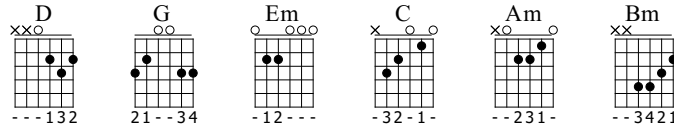

Samjhawan - Humpty Sharma Ki Dulhania

Guitar Tabs & Chords

Tabbed by StrumTheGuitar.com. Refer the audio/video lesson on our website to perfect the timing for the song.

♩ = 94

Chorus

Chorus section starting at measure 1. Chords: D, G, D, G. Dynamics: *mf*. Capo: fret 3.

Chorus section starting at measure 6. Chords: D, G, D, G.

Verse

Verse section starting at measure 10. Chords: Em, G, C, D.

Verse section starting at measure 14. Chords: Am, D, G, G.

G D

18

T
A
B

Bridge