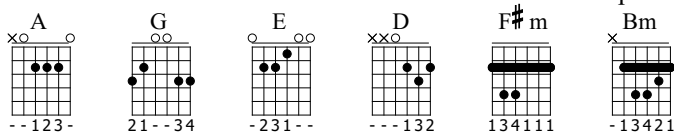

I'll Be There For You - Friend's Theme

Guitar Tabs & Chords

Tabbed by StrumTheGuitar.com. Refer the audio/video lesson on our website to perfect the timing for the song.

♩ = 185

Intro

Intro musical notation and guitar tab. The music is in G major (one sharp) and 4/4 time. The intro consists of four measures of whole notes on the open strings (G, B, D, G).

Verse

Verse musical notation and guitar tab (measures 5-12). The music is in G major (one sharp) and 4/4 time. The verse consists of eight measures of quarter notes. The chords are A, A, A, G, A, A, A, E. The guitar tab shows the following fingerings: 0220, 0220, 0220, 3000, 0220, 0220, 0220, 0100.

Verse musical notation and guitar tab (measures 13-20). The music is in G major (one sharp) and 4/4 time. The verse continues with eight measures of quarter notes. The chords are G, G, A, A, G, G, E, E. The guitar tab shows the following fingerings: 3300, 3300, 0220, 0220, 3300, 3300, 0100, 0100.