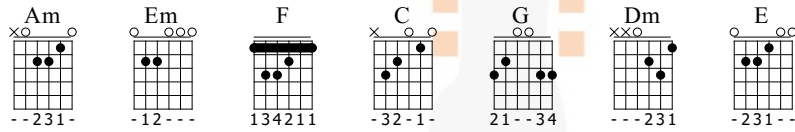

## Guitar Tabs & Chords

Tabbed by StrumTheGuitar.com. Refer the audio/video lesson on our website to perfect the timing for the song.

♩ = 80

Musical notation for the second system of the chorus, measures 22-25. It includes a treble clef staff with chords and a guitar TAB staff below it.

Am

G

C

F

Am

Musical notation for the third system of the chorus, measures 26-29. It includes a treble clef staff with chords and a guitar TAB staff below it.

**Bridge**

Dm

G

E

Am

Musical notation for the first system of the bridge, measures 30-33. It includes a treble clef staff with chords and a guitar TAB staff below it.

F

G

Musical notation for the second system of the bridge, measures 34-35. It includes a treble clef staff with chords and a guitar TAB staff below it.

Chorus

Am

G

C

F

Am

36