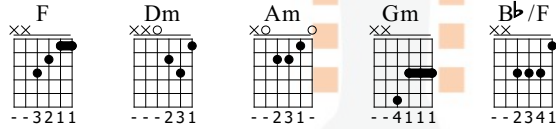

## Guitar Tabs & Chords

Tabbed by StrumTheGuitar.com. Refer the audio/video lesson on our website to perfect the timing for the song.

♩ = 115

### Intro

Intro

Chords: F, Dm

Staff 1: Treble clef, 4/4 time. Measure 1: F (mf), measure 2: Dm. Fingering: 1, 1, 2, 3 for F; (1), (1), (2), (3) for Dm.

Staff 2: TAB. Measure 1: 1, 1, 2, 3; Measure 2: (1), (1), (2), (3).

Musical notation system 1 (measures 17-20). Chords: F, F, Dm, Gm. Includes guitar TAB.

Musical notation system 2 (measures 21-24). Chords: F, F, Dm, Gm. Includes guitar TAB.

**Chorus**

Musical notation system 3 (measures 25-28). Chords: F, F, Dm, Dm. Includes guitar TAB.

**Verse**

Musical notation system 4 (measures 29-33). Chords: F, F, F, Dm, F. Includes guitar TAB with fret numbers 1, 2, 3.

Musical notation system 5 (measures 34-37). Chords: F, F, Dm, B $\flat$ /F. Includes guitar TAB.