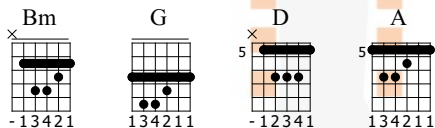

Despacito

Guitar Tabs & Chords

Tabbed by StrumTheGuitar.com. Refer the audio/video lesson on our website to perfect the timing for the song.

♩ = 70

Intro

Chords: Bm, G, D, A

mf

The Intro section consists of four measures. The first measure starts with a first fret marker (1) and a Bm chord. The second measure has a G chord, the third has a D chord, and the fourth has an A chord. The notation includes a treble clef, a key signature of one sharp (F#), and a 4/4 time signature. The guitar tablature below shows the fretting for each chord.

Verse

Chords: Bm, G, D, A

The Verse section consists of four measures. The first measure starts with a fifth fret marker (5) and a Bm chord. The second measure has a G chord, the third has a D chord, and the fourth has an A chord. The notation includes a treble clef, a key signature of one sharp (F#), and a 4/4 time signature. The guitar tablature below shows the fretting for each chord.

Chords: Bm, G, D, A

This section continues the Verse with four more measures. The first measure starts with a ninth fret marker (9) and a Bm chord. The second measure has a G chord, the third has a D chord, and the fourth has an A chord. The notation includes a treble clef, a key signature of one sharp (F#), and a 4/4 time signature. The guitar tablature below shows the fretting for each chord.